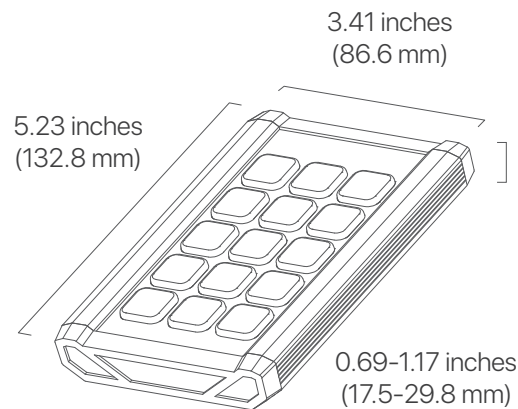

Finish

Silver,Red,Black

Weight and Dimension

Weight: 8.08 ounces (229 grams)

Display

4.3 inch TFT-LCD Screen
16.7 Million colors

Chip

ARM base microprocessor

Memory

DDR2 SDRAM and NAND flash memory

Each Key

12.5-by-12.5-millimeter visible area
72-by-72-pixel resolution at 72 dpi

System Requirements

Windows 10 or macOS 10.12
Computer with USB 2.0 port x 1
Infinitton smart editor application